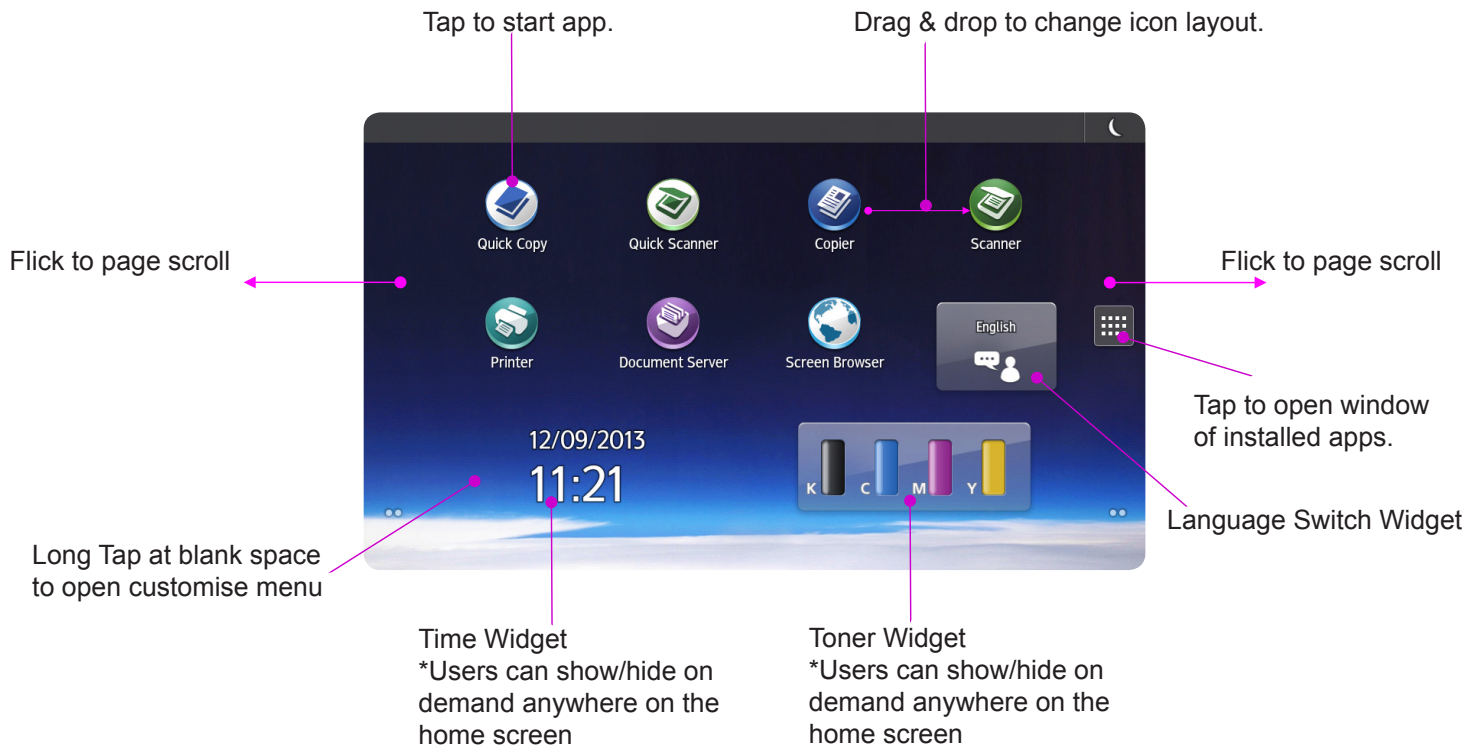

Next generation smart operation panel

New home design screen