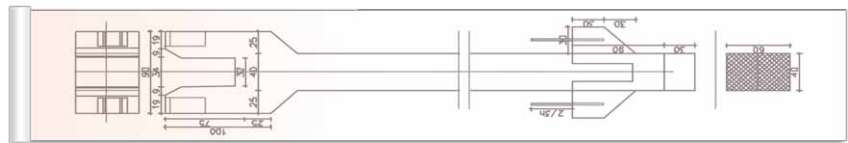

 Up to 15 metres

Compact and space saving

With a width of under 110 cm and a depth of less than 70 cm, the SP W2470 occupies very little space for a wide format printer. In fact, it is the most compact printer in its class. You can even fit it in a small corner close to the users. As the SP W2470 is also very quiet, its presence does not affect your work environment.