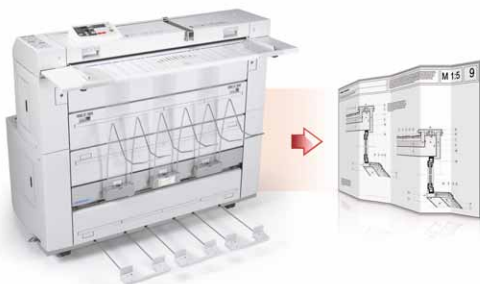

Flexible and large paper capacity

With its 2 standard Roll Feeders, the SP W2470 allows you to print documents from A3 to A0 without having to walk to the machine to change paper or cut away excess paper. If you need to print on non-standard sizes or materials, the standard bypass offers exceptional possibilities on calques, film or other materials. With the optional paper cassette you have cut sheet paper of up to A3 size readily available.

Professional finishing

Eliminate time consuming manual work and save on your budget by opting for the unique fan folder unit. This finisher vertically folds the paper into a 'fan' and creates perfectly finished output, ready for storage or distribution. Documents of up to 6 meters long can be folded easily via the driver.